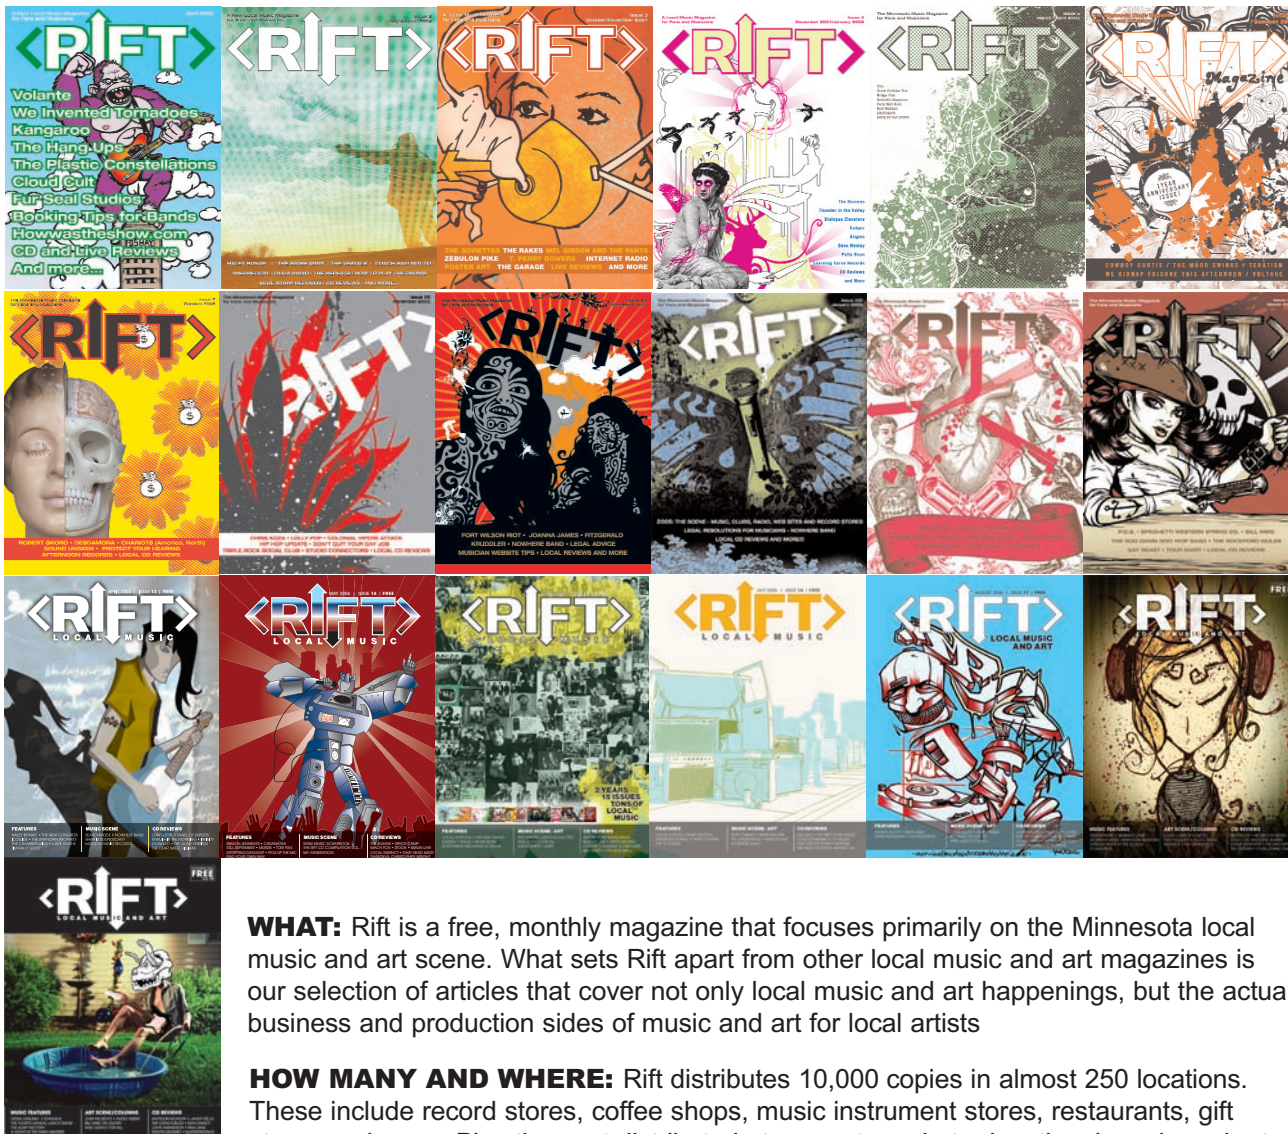

THE MINNESOTA
MUSIC AND ART MAGAZINE
FOR FANS AND ARTISTS

www.riftmagazine.com

WHAT: Rift is a free, monthly magazine that focuses primarily on the Minnesota local music and art scene. What sets Rift apart from other local music and art magazines is our selection of articles that cover not only local music and art happenings, but the actual business and production sides of music and art for local artists

HOW MANY AND WHERE: Rift distributes 10,000 copies in almost 250 locations. These include record stores, coffee shops, music instrument stores, restaurants, gift stores and more. Plus they get distributed at concerts and at educational music and art events.

WHY ADVERTISE IN RIFT?: You should advertise in Rift because it gets in the hands of music and art fans and local artists. Plus your supporting local art which is very cool.

ADVERTISING GUIDE

AD RATES

STANDARD PAGES/BLACK AND WHITE

FREQUENCY	6x	4x	2x	1x	
Full page	\$400	\$435	\$470	\$500	7.75" x 10.25"
Half Page	\$200	\$260	\$270	\$300	7.75" x 5"
Quarter	\$100	\$115	\$135	\$150	3.75" x 5.125"
One Eighth	\$70	\$80	\$90	\$100	3.75" x 2.5"
Directory/Classified Ad	\$25	\$25	\$30	\$30	2.5" x 1.25"